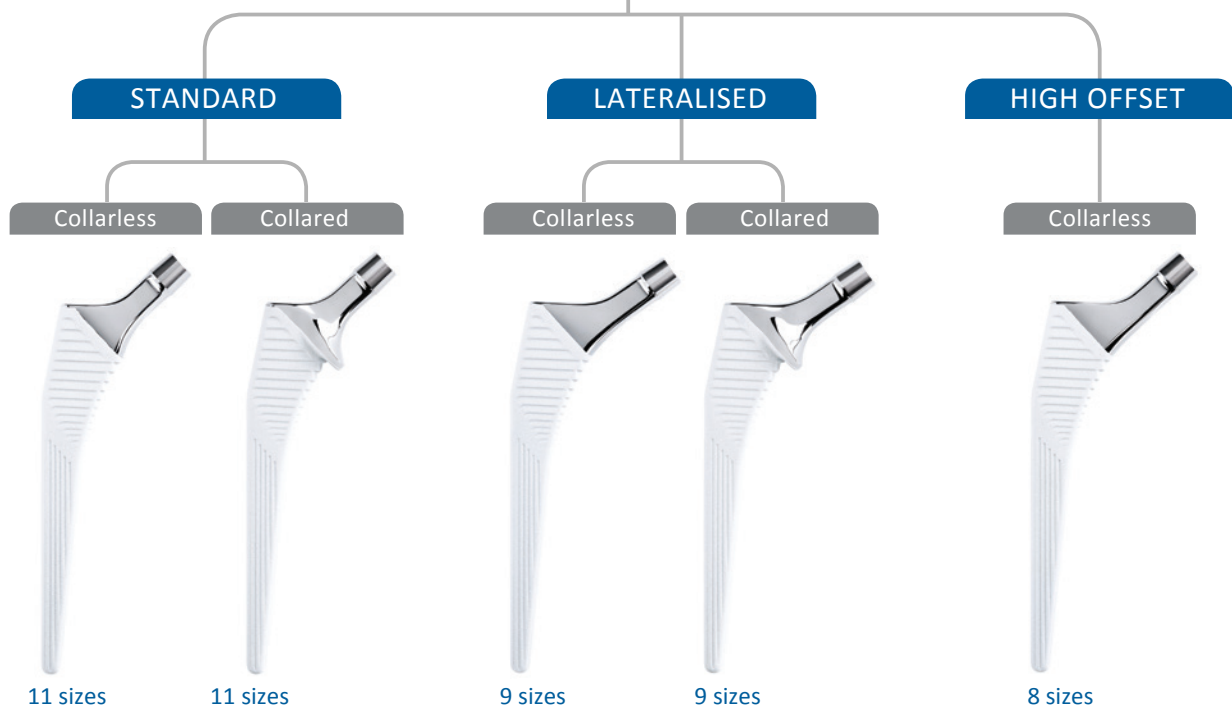

EVOK®

FEMORAL HEADS 12/14

Size	Neck length
Ø 28mm	SN -3.5mm
	MN 0mm
	LN +3.5mm
Ø 32mm	SN -4mm
	MN 0mm
	LN +4mm
	XLN +7mm
Ø 36mm	SN -4mm
	MN 0mm
	LN +4mm
	XLN +8mm

Size	Neck length
Ø 22.2mm	SN -2mm
	MN 0mm
	LN +2mm
Ø 28mm	SN -3.5mm
	MN 0mm
	LN +3.5mm
	XLN +7mm
Ø 32mm	SN -4mm
	MN 0mm
	LN +4mm
	XLN +7mm
Ø 36mm	SN -4mm
	MN 0mm
	LN +4mm
	XLN +8mm

Size	Neck length
Ø 28mm	SN -3mm
	MN 0mm
	LN +4mm
	XLN +7mm
Ø 32mm	SN -3mm
	MN 0mm
	LN +4mm
	XLN +7mm
Ø 36mm	SN -3mm
	MN 0mm
	LN +4mm
	XLN +7mm